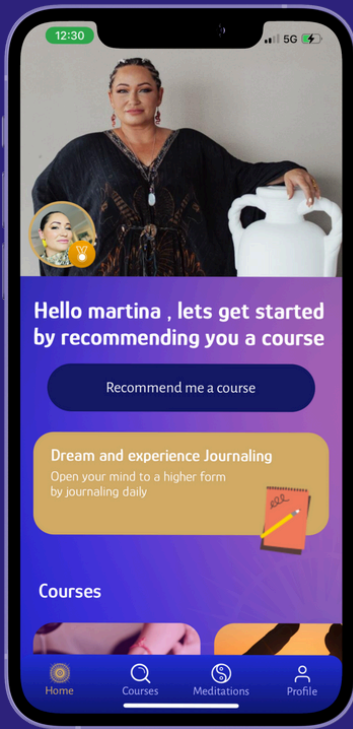

GUIDE TO LIGHT PSYCHIC DEVELOPMENT

Expand your mind and
deepen your
awareness of energy

Subscribe Now
TOTALLY FREE APP!

FEATURES

Over 14 Psychic courses
access anytime and anywhere

100 Guided meditations
To enhance your results

Mentorship for every exercise
Audio notes from a real psychic
mentor to coach you along the way

Free to download and use
This app is a gift to raise the
global vibration

The Guide to Light APP

Guide to Light is a mobile app designed to help users develop their psychic and intuitive abilities through daily video exercises, guided meditations, and reflective journals. Suitable for all levels, it offers accessible tools to connect with your higher self and enhance spiritual awareness.