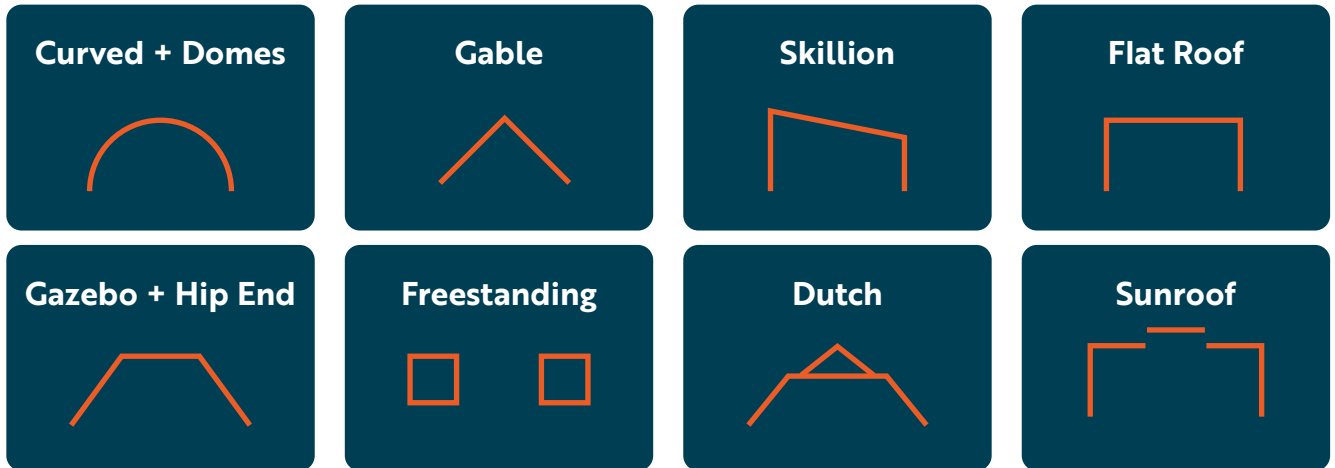

No cookie-cutter builds. Just expertly crafted patios, engineered to suit every home, block, and lifestyle in WA conditions.

Introducing Cemtex Columns

Ever noticed those beautifully finished columns on our patios?