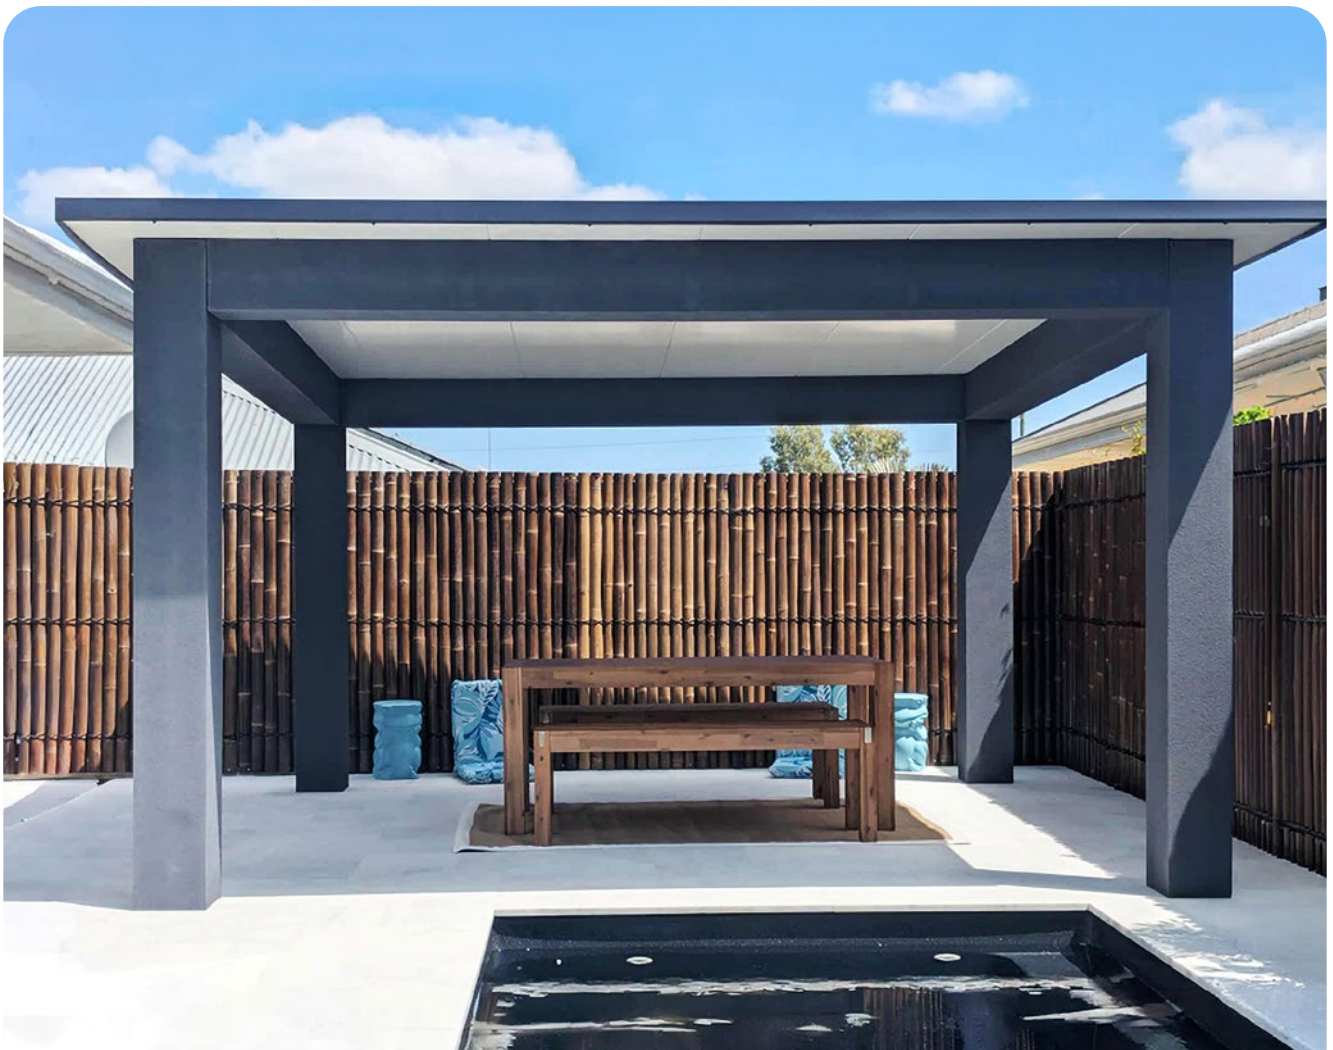

No cookie-cutter builds. Just expertly crafted patios, engineered to suit every home, block, and lifestyle in WA conditions.

Introducing Cemtex Columns

Ever noticed those beautifully finished columns on our patios?

They're called Cemtex; premium acrylic render columns that give every build that polished, architectural look.

Sturdy, stylish, and built to last.

Cemtex columns are supplied by Cemtex Group and installed by the Advanced Patios team as part of your full project.