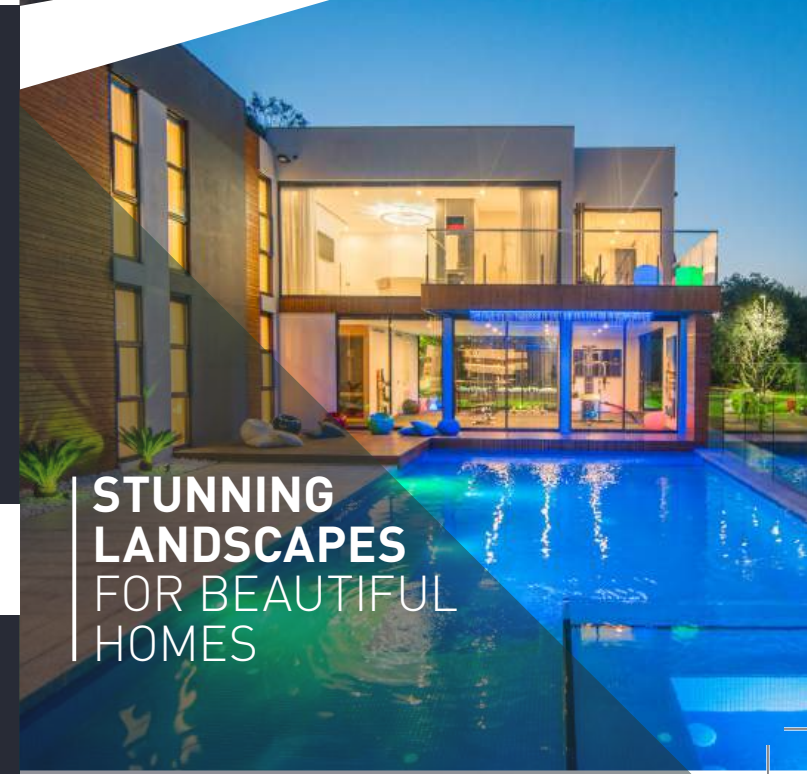

PROUD PARTNERS OF THE AUSHEN STONE TEAM

TERMS & CONDITIONS APPLY • PLEASE CALL FOR AN ACCURATE QUOTE

BLACK GROUP

LANDSCAPE & CONSTRUCTION

STUNNING LANDSCAPES FOR BEAUTIFUL HOMES

SHOW-STOPPING DESIGNS

Black Group Landscape & Construction specialises in small and large high-end landscape designs and builds.

We complete around 6-10 projects each year to ensure sufficient time is dedicated to creating the perfect landscape. Our passion is always evident in the masterpieces we create.

Owners James Black and Sam Leech provide landscape design and construction services to both residential and commercial properties. With a wealth of experience and qualifications in landscape, horticulture and civil construction, you can't go wrong with the creative and hardworking team at Black Group Landscape & Construction.

To achieve the homeowners requests the Black Group team included beautiful water features, which catch the eye of the visitors without being too ostentatious. Every element of this space from the pond to the BBQ area, has been meticulously planned out and perfectly executed to produce the perfect end result.