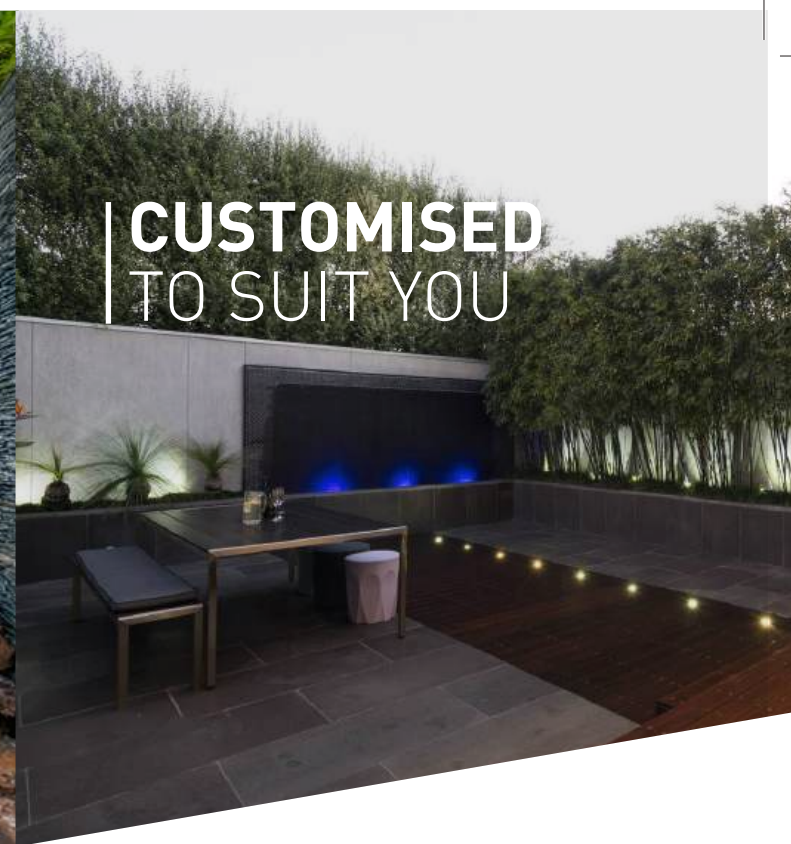

CUSTOMISED TO SUIT YOU

The owners of this beautiful family home needed an outdoor space that could be used not only to entertain everyone but provide a place for exercise and relaxation.

The family also wanted an area that incorporated a lot of natural light and was made to a very high standard, which required impeccable attention to detail and understanding of what the clients needed.

To achieve the homeowners requests the Black Group team included beautiful water features, which catch the eye of the visitors without being too ostentatious. Every element of this space from the pond to the BBQ area, has been meticulously planned out and perfectly executed to produce the perfect end result.