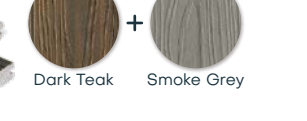

COLOR:

WPC PANEL
 CASTELLATION
 219MM W X 26MM D
 (200MM COVERAGE)

COLOR:

Black

WPC PANEL
 V GROOVE SHIPLAP
 157MM W X 21MM D
 (135MM COVERAGE)

COLOR:

OAK, Smoke Grey, Ash Wood

WPC PANEL

WPC PANEL
 V GROOVE SHIPLAP
 157MM W X 21MM D
 (135MM COVERAGE)

COLOR:

Black

WPC DECKING

WPC DECKING
 SOLID CORE DECKING
 140MM W X 20MM D

COLOR:

Dark Teak, Smoke Grey

WPC DECKING
 SOLID CORE DECKING
 140MM W X 20MM D

COLOR:

Dark Teak, Ash Wood

SURFACE

Ultragrain

Brush pro

Sand

ACOUSTIC PANELS

ACOUSTIC PANELS
 ACOUSTIC SLAT PANEL
 600MM W X 21MM D
 X 2700MM L

COLOR:

White Oak, Smoke Oak, Silver Oak, Black Oak, Walnut, Teak