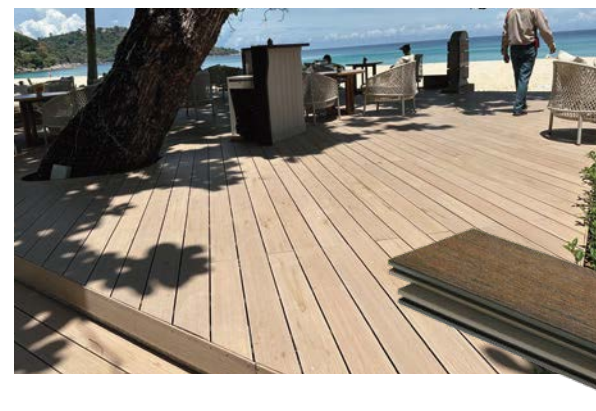

WPC PANEL
 V GROOVE SHIPLAP
 157MM W X 21MM D
 (135MM COVERAGE)

COLOR:

Black

WPC DECKING

WPC DECKING
 SOLID CORE DECKING
 140MM W X 20MM D

COLOR:

Dark Teak, Smoke Grey

WPC DECKING
 SOLID CORE DECKING
 140MM W X 20MM D