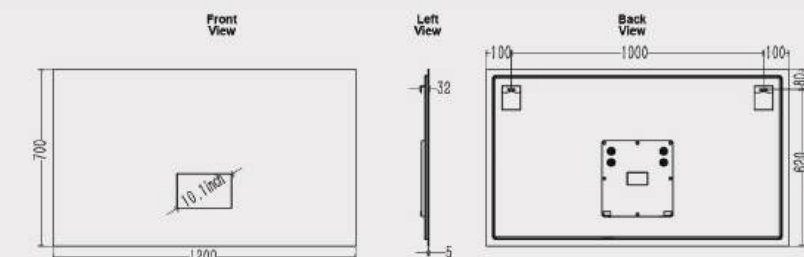

## Dimensions

## Specifications

Dimensions	1200mm (W) x 700mm (H)   32mm Thickness
Weight	N.W: 15.5 KG / G.W: 17KG
Brand	Litecon
Warranty	2 Years Electrical Warranty and Lifetime Mirror Warranty
Wireless Connections	WiFi & Bluetooth
Product Material	Mirror Glass & Steel Plate
Screen	10.1inch touch screen with resolution:1280 x 800
Power Supply	AC100V - 240V
Power Consumption	Rated power ≤90W, Standby power ≤4W (in the case of not turning on the ambient light)
Operation Temperature	0°C-60°C

## Specifications

Dimensions	1200mm (W) x 700mm (H)   32mm Thickness
Weight	N.W: 15.5 KG / G.W: 17KG
Brand	Litecon
Warranty	2 Years Electrical Warranty and Lifetime Mirror Warranty
Wireless Connections	WiFi & Bluetooth
Product Material	Mirror Glass & Steel Plate
Screen	21.5 inch touch screen with resolution: 1280 x 800
Power Supply	AC100V - 240V
Power Consumption	Rated power ≤90W, Standby power ≤ 4W (in the case of not turning on the ambient light)
Operation Temperature	0°C-40°C