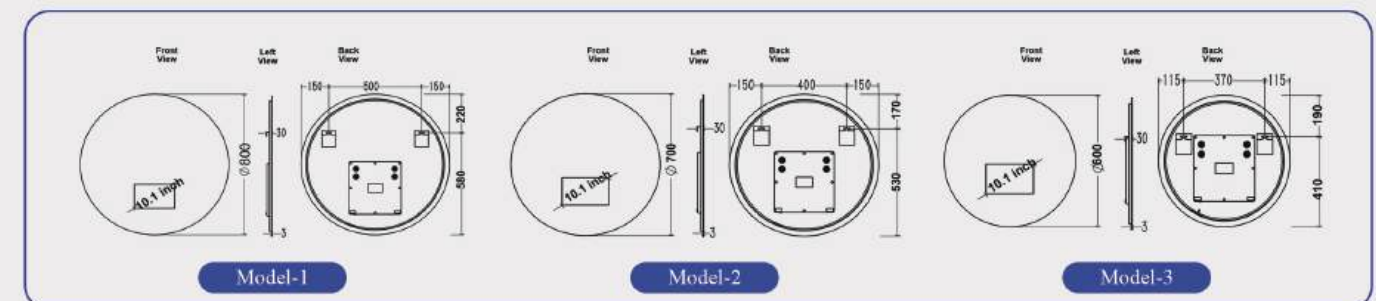

## Specifications

Weight	N.W: 3.6KG / G.W: 4.5KG
Brand	Litecon
Warranty	2 Years Electrical Warranty and Lifetime Mirror Warranty
Wireless Connections	WiFi & Bluetooth
Product Material	Mirror Glass & Steel Plate
Screen	10.1inch touch screen with resolution:1280 x 800
Power Supply	AC100V - 240V
Power Consumption	Rated power ≤90W, Standby power ≤ 4W (in the case of not turning on the ambient light)
Operation Temperature	0°C-60°C

## Dimensions