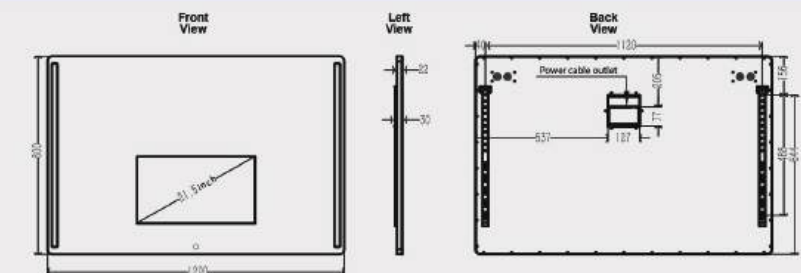

Dimensions