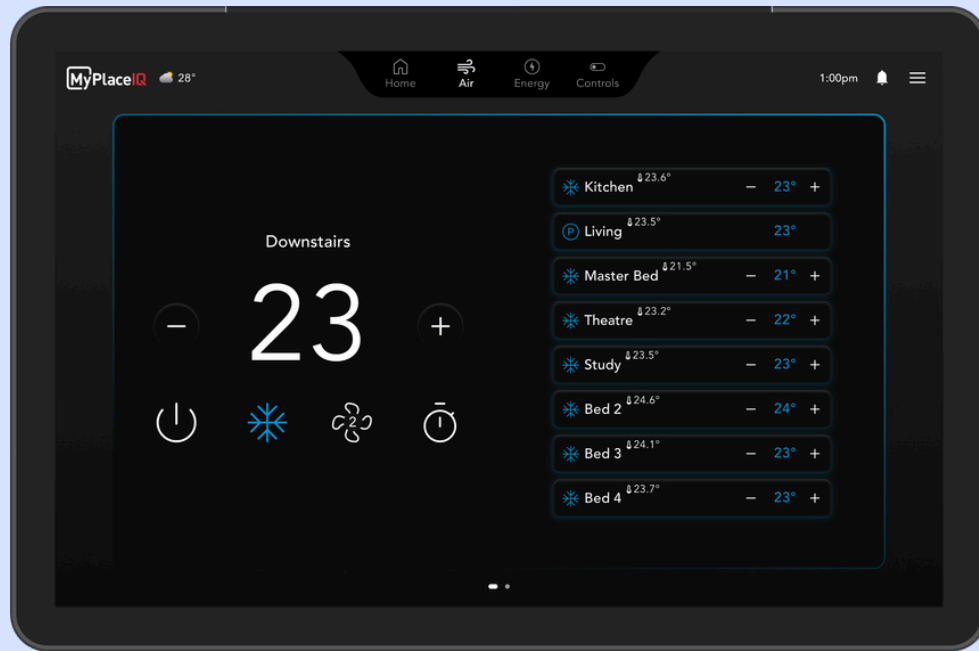

Super Smart Air-Conditioning

Control your air-con from anywhere - smarter, simpler and all in one place.

Why MyPlaceIQ?

- Control individual rooms for greater comfort and energy efficiency
- Control your air-conditioning from anywhere, anytime
- Only heat or cool the rooms you're using to reduce running costs
- Optional, stylish 11-inch touchscreen with a slim, wall-mounted design

MyPlaceIQ Smartphone App

- Turn your air-con on before you get home
- Set schedules to match your daily routine
- Check and adjust temperatures in each zone at a glance
- Stay in control, wherever you are