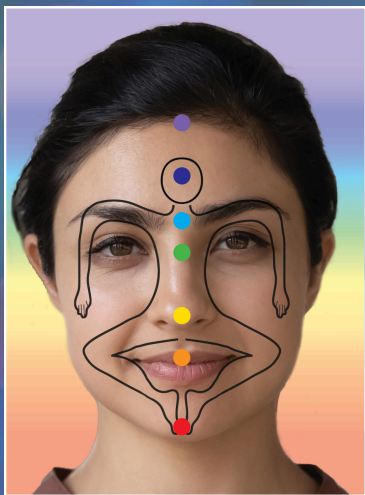

LEARN TO INTERPRET THE PSYCHOSOMATIC CONDITION

Practitioner Course

Face Reading
Bodymind Analysis
The Language of the Hands and Heart
Emotional Release Bodywork
Psychosomatic dis-ease

Registered Training Organisation 31117
admin@psychosomatictherapycollege.edu.au 0406303538