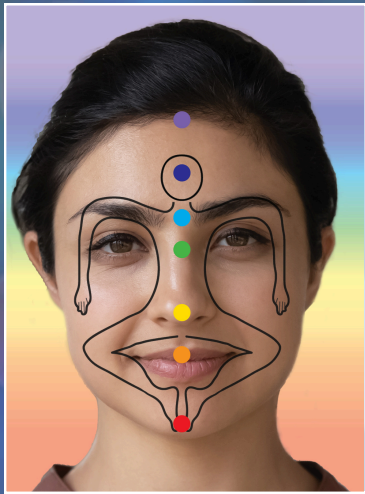

# LEARN TO INTERPRET THE PSYCHOSOMATIC CONDITION

## Practitioner Course

Face Reading  
Bodymind Analysis  
The Language of the Hands and Heart  
Emotional Release Bodywork  
Psychosomatic dis-ease

Registered Training Organisation 31117  
admin@psychosomatictherapycollege.edu.au 0406303538