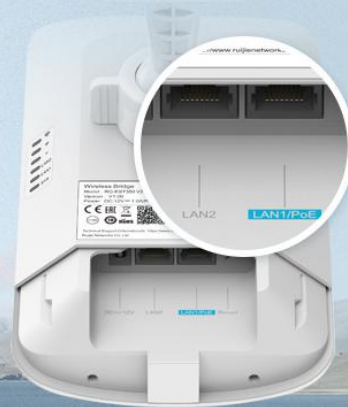

Time for WiFi 6, Time for RG-EW3200GX PRO

RG-EW3200GX PRO, the **Red Dot Design Award 2021** winner. All-round upgrade of Wi-Fi performance, supported by **Tolly** certificate. Get your home ready for the Next-Gen Gigabit Wi-Fi 6!

- 5 Gigabit Ethernet ports
- 3200M Dual-band
- 802.11ax

features

m 1 1pch ee 1 1 1

2

1 1 1 1 1m 1

867 Mbps

PTP/PTMP

5KM Operating distance