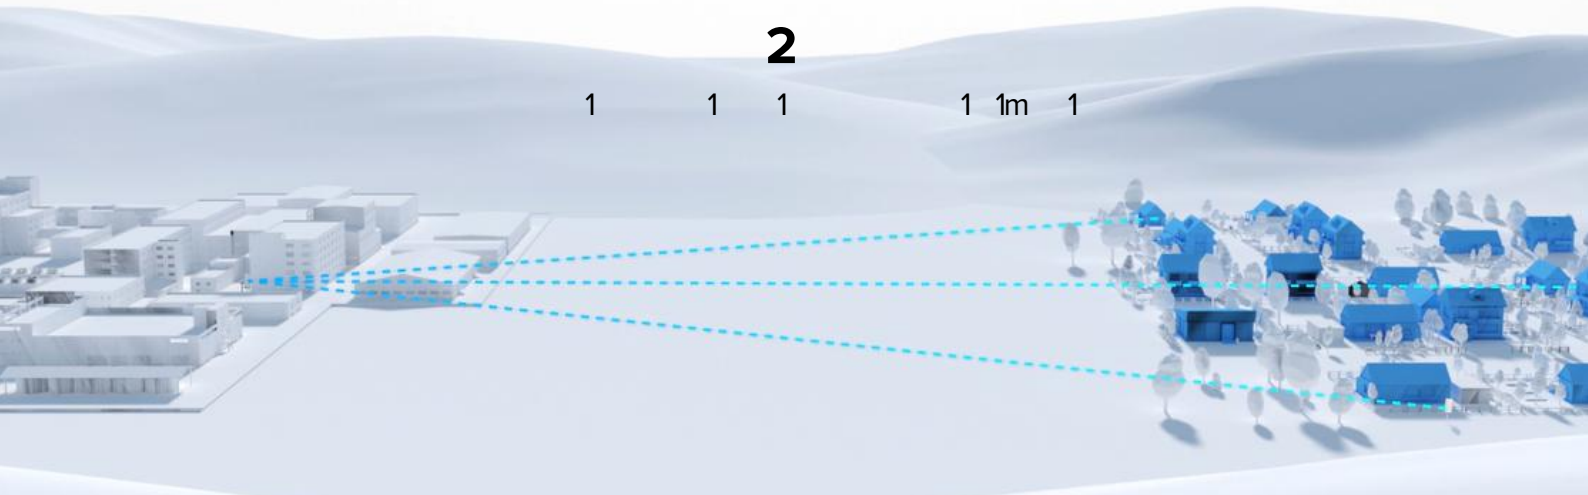

- 5 Gigabit Ethernet ports
- 3200M Dual-band
- 802.11ax

features

m 1 1pch ee 1 1 1

2

1 1 1 1 1m 1

867 Mbps

PTP/PTMP

5KM Operating distance