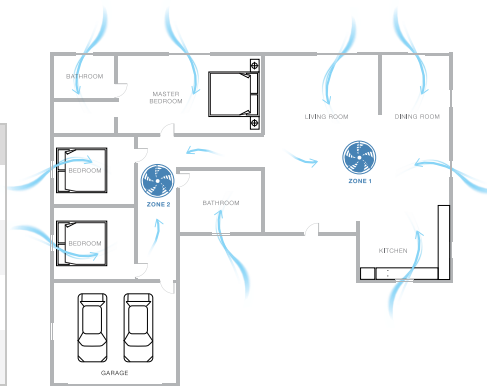

Fresh solutions for your home

With four models that can be used alone or combined for any size house or number of zones you want to cool within it, Solatube has the Whole House Fans to get the job done.

	Model	1500	3000	4500	6000
Home Size	Up to 95m²				
	95m² - 190m²				
	190m² - 280m²				
	Over 280m²