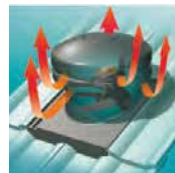

Motorised Roof Ventilation Options

Single Cap Motor Ventilation

- Operates without the need for wind
- Rating 520 M3/hr
- Warranty: 2 year motor, 7 year flashing and vent cap

Accessories

- Enviromax – Thermostat control switch. 4 roof vent options
- Double Cap@ 820m3/hr