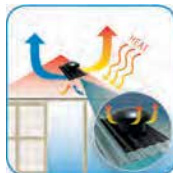

Motorised Roof Ventilation Options

Single Cap Motor Ventilation

- Operates without the need for wind
- Rating 520 M3/hr
- Warranty: 2 year motor, 7 year flashing and vent cap

Accessories

- Enviromax – Thermostat control switch. 4 roof vent options
- Double Cap@ 820m3/hr