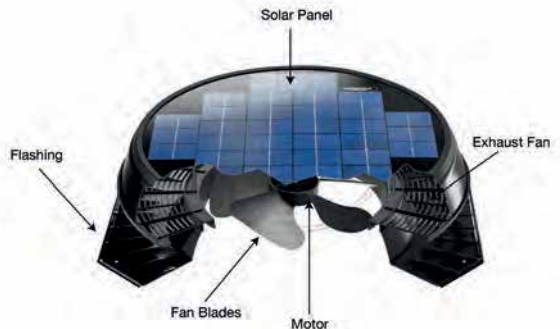

Drive out heat and moisture

More airflow

Advanced solar panel technology generates maximum power through a large 320 diameter fan.

Tailored roof tile

Seamless one piece flashing guarantees a leak-proof and durable product. Customised to your roof.

Two Models

Roof Flashing to suit all roof types

V-Aero 250

- ✓ Designed for smaller spaces
- ✓ Split Roof Spaces
- ✓ Bush Fire option available
- ✓ 2/5 Year Warranty

RM 1600

- ✓ Australia's best Roof Ventilator
- ✓ 5/10 Year Warranty