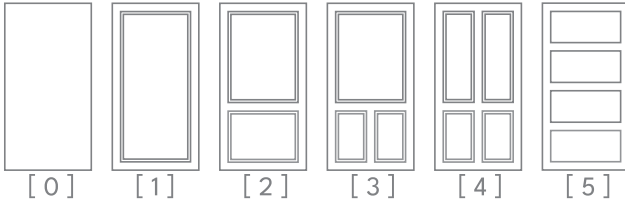

HOW TO PLACE AN ORDER

1. **STEP 01** Choose your door design, layout, hinged or sliding, thickness, paint colour, finish and accessories such as handles, hinges or track kits
2. **STEP 02** DIY measure your doors, fill out our Order Form or contact an installer to measure and install
3. **STEP 03** Check and pay your quote to go ahead with the order
4. **STEP 04** Your doors will be ready for delivery in approx. 25 working days

WARDROBE DOOR ACCESSORIES

Track kits:

Track kits are available for your sliding wardrobe doors. Track kits consist of a top channel, bottom track, wheels, and head guides. The full range of colours available is on our website.