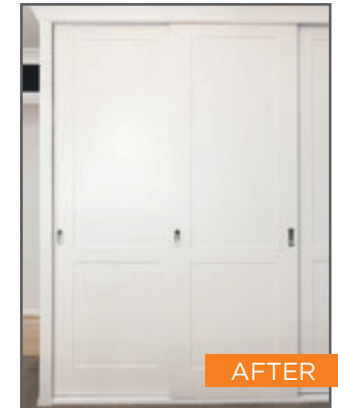

New Kitchen Doors =

A quick and cost-effective kitchen renovation

New Wardrobe Doors =

An instant bedroom makeover

HOW TO PLACE AN ORDER

Choose your door design, paint colour, finish and accessories

DIY measure your doors, fill out our Order Form or contact an installer to measure and install

Check and pay our quote to go ahead with the order

Your doors will be ready for delivery in approximately 25 working days