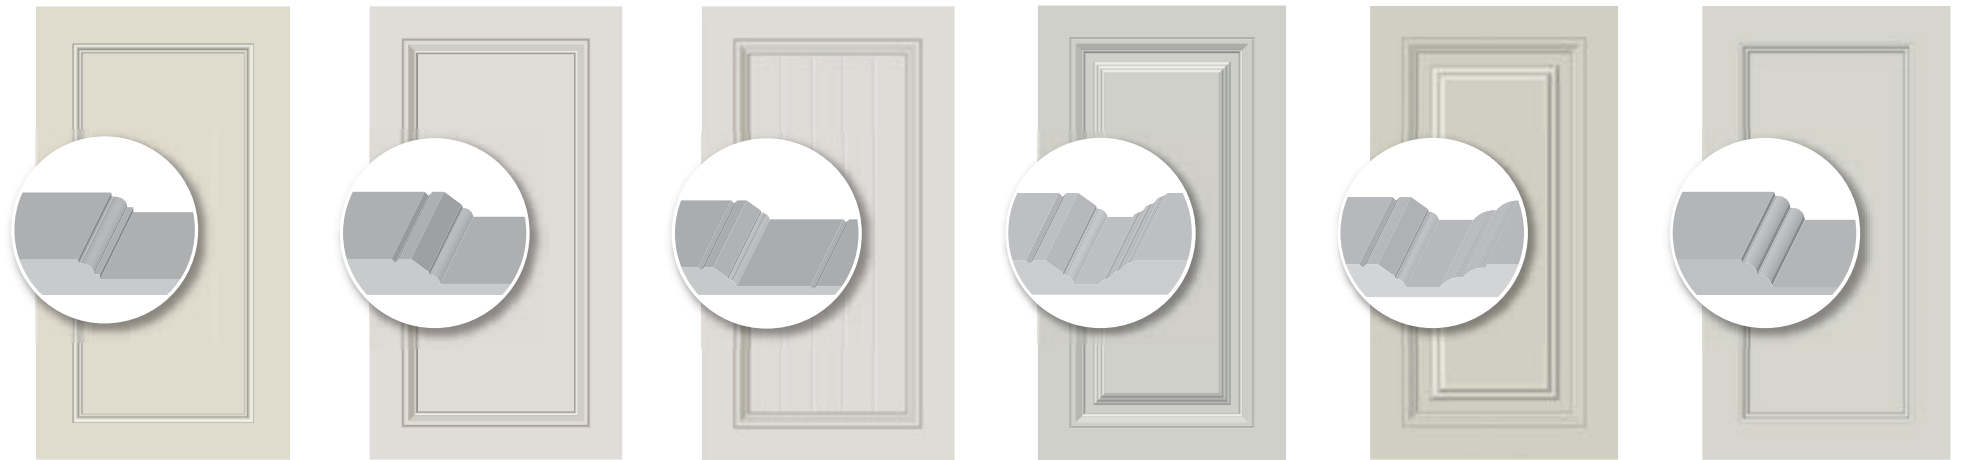

RANGE 6001-6003 *Elegant and sophisticated designs for an upmarket kitchen*

6001 DSQ

6001 ISQ

6002 ISQ

6003 ISQ

6003 JSQ

6001 MSQ