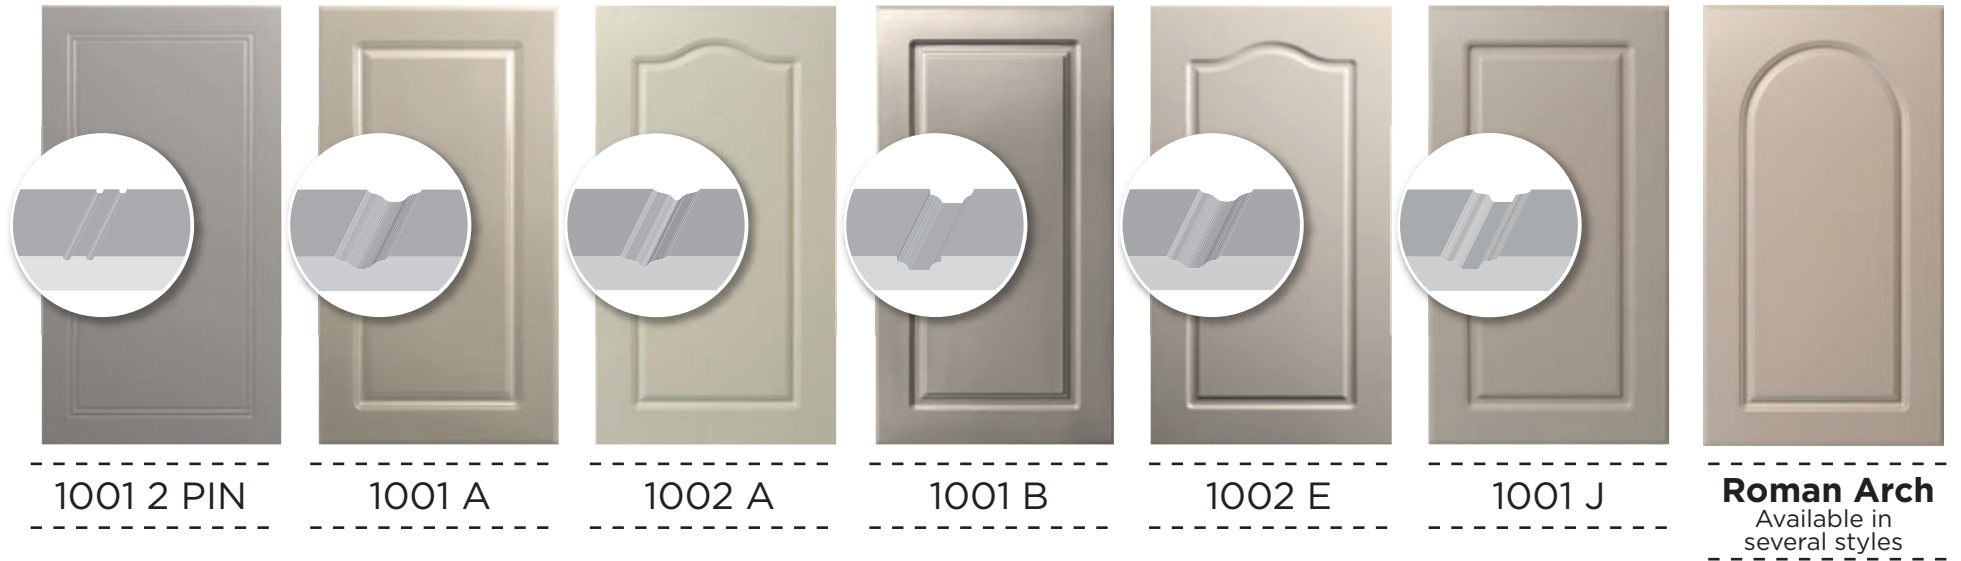

RANGE 1000 and 2000 *A simple and timeless range crafted using one or two cutters*