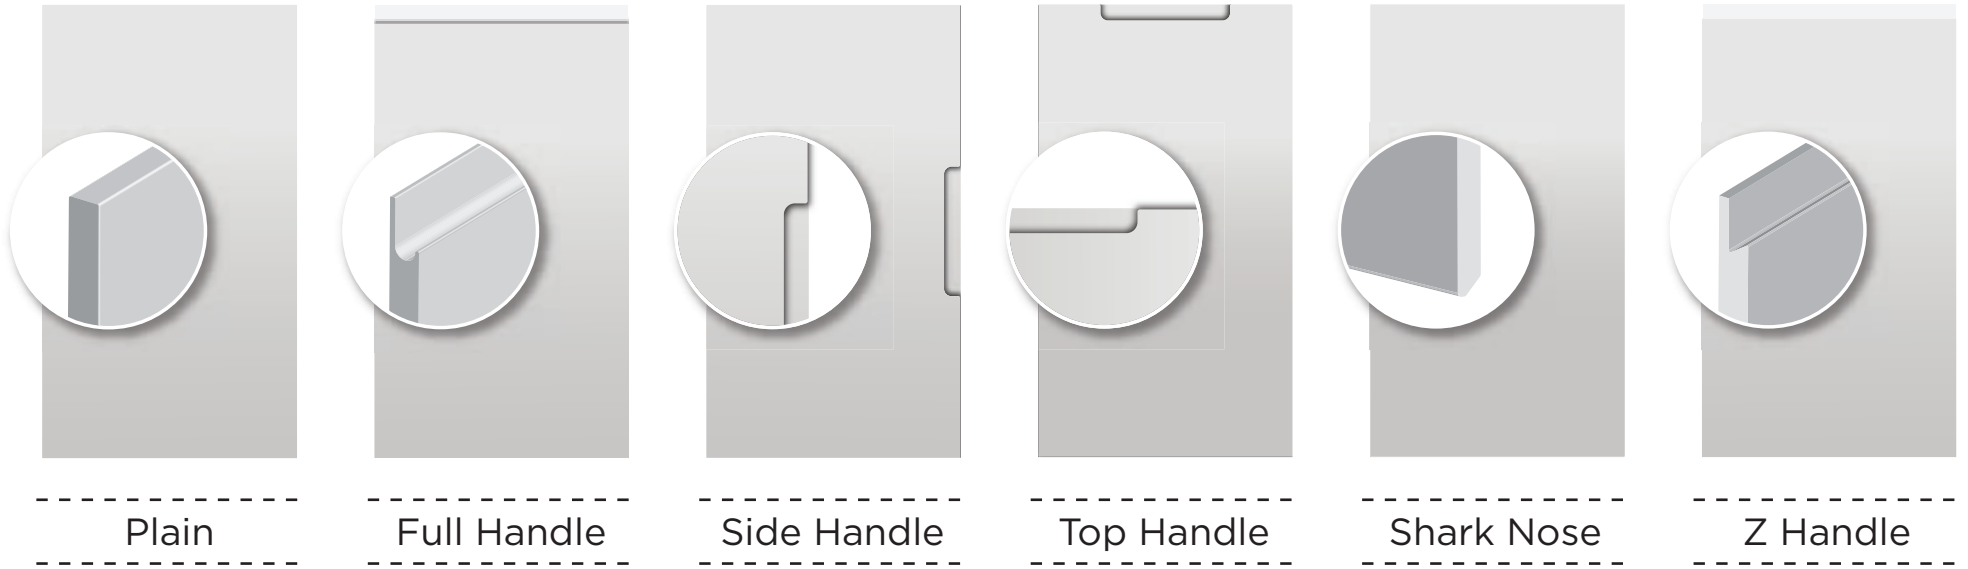

Moon Arch
Available in
several styles

Drawer Bank
Routed as door,
cut into drawers

RANGE 4000 *A classically stylish range with square corners as its trademark.*

4001 ASQ

4001 BSQ

4001 CSQ

4001 DSQ

4002 DSQ

4001 ESQ

4001 FSQ

4001 GSQ

4001 HSQ

4001 LSQ

4001 MSQ

Drawer bank
Routed as a door cut into drawers

PLAIN DOORS AND RANGE HANDLES