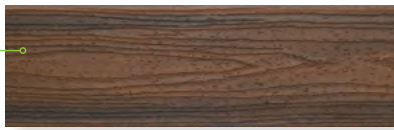

SPICED RUM

A burnt umber with
onyx black lowlights