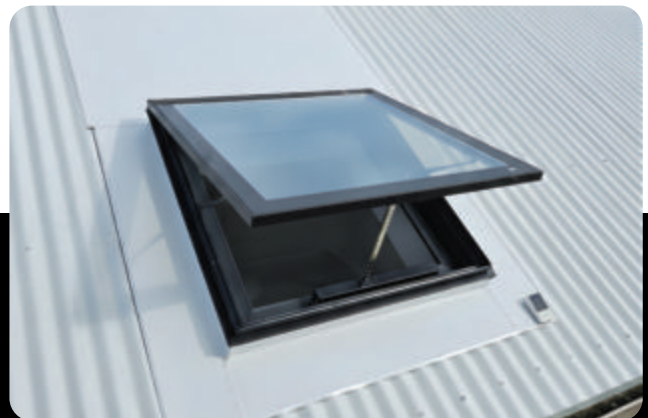

Electric & Solar Powered Opening Skylights

Improve the airflow in your living space by installing an openable skylight.

Our electric & solar powered skylights, equipped with a flyscreen, rain sensor, and remote control, are designed to open and increase passive airflow and fresh air circulation. This feature is especially beneficial in musty or humid areas, promoting a healthier indoor environment.

Love tech? Upgrade to our Wifi connect model and control your skylights from your phone.

*Wifi connect only available on electric opening skylights & blinds.