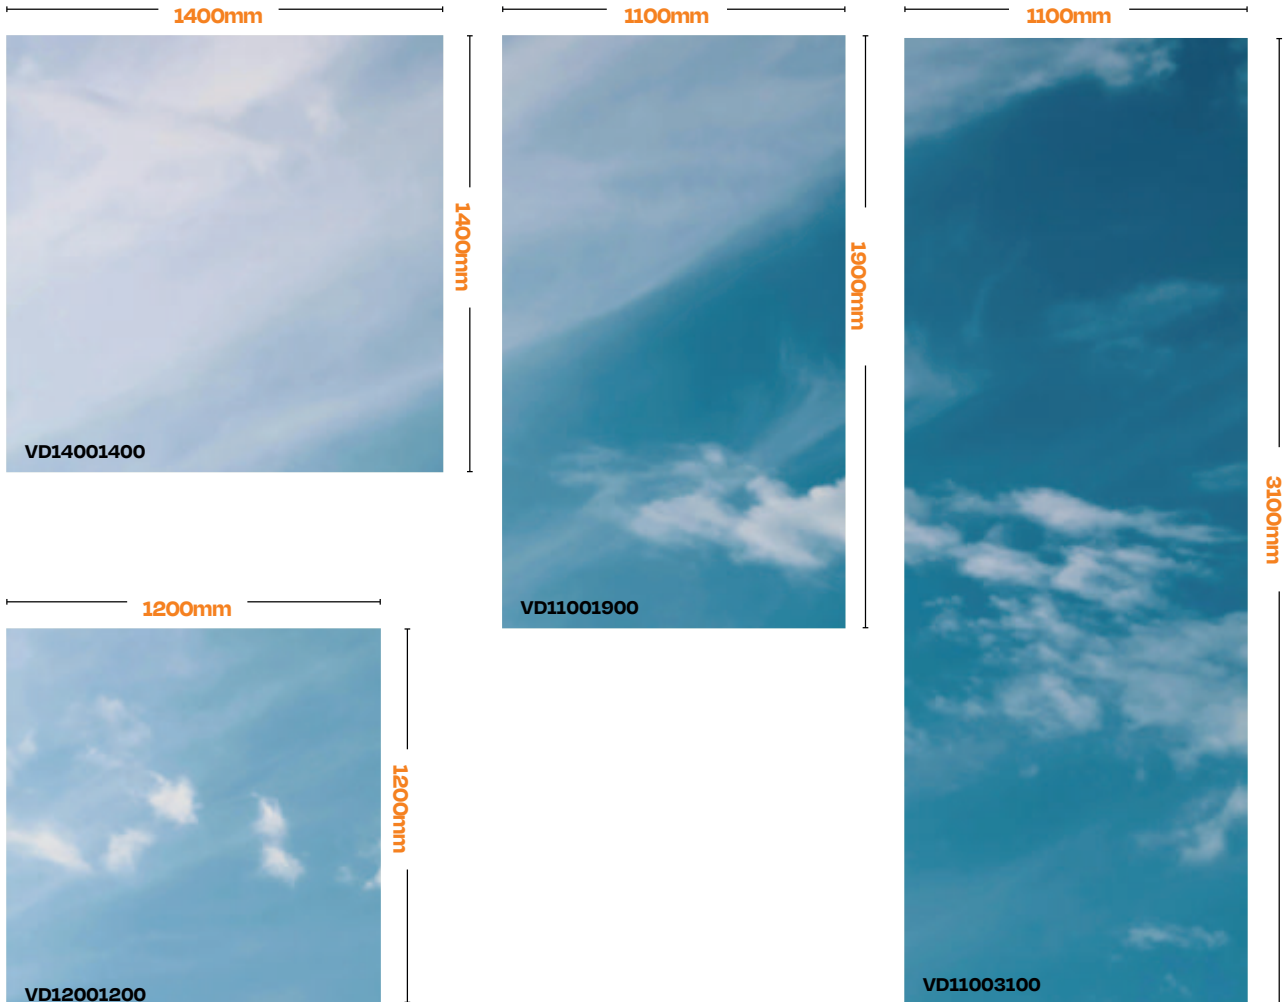

NEW options