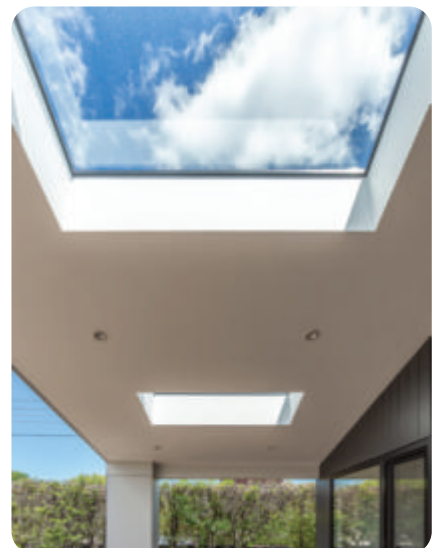

VIVID SKYLIGHTS

Life is meant to be bright!

*Why Vivid
Skylights?*

Vivid skylights transforms those dull areas of your home into inviting spaces.

From dark hallways to external walls built on the boundary brightening up your home has never been easier by installing a Vivid skylight.

Vivid skylights can be installed with either a framed or frameless glass shaft. Looking up through the clear glass of your roof window you will see the ever-changing sky. By installing a skylight in your home, it will dramatically change the look and feel of that space making it much more inviting.

Options

-  Available in x13 sizes both fixed and electric opening
-  Electric & Solar Powered opening skylights come with rain sensors and flyscreens
-  Electric full block out blinds available to suit selected skylight sizes
-  Wifi connectivity upgrade available for our electric skylights & blinds with simple to use mobile app
-  Can be installed to have a frame or frameless glass finish internally
-  Suits applications of both pitched tiled and corrugated iron roofs, with easy to install tiled roof flashing kit included for roofs installations between 15-45 degrees
-  Can be installed on low pitch roofs 1-15 degrees.

Electric & Solar Powered Opening Skylights

Improve the airflow in your living space by installing an openable skylight.

Our electric & solar powered skylights, equipped with a flyscreen, rain sensor, and remote control, are designed to open and increase passive airflow and fresh air circulation. This feature is especially beneficial in musty or humid areas, promoting a healthier indoor environment.