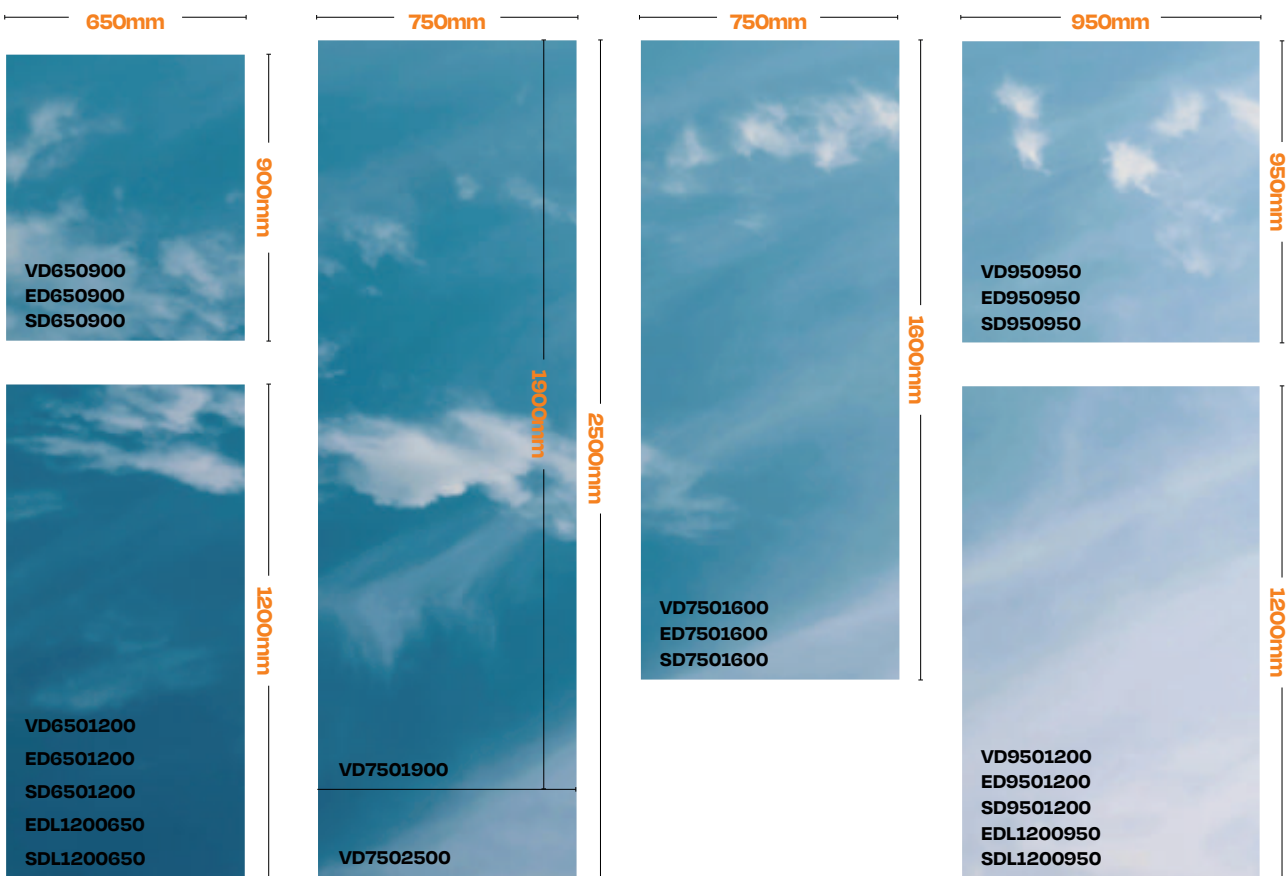

Various sizes to choose from *to suit every area of your home*

Product Code Key:

- Fixed Double Glazed Skylight = VD
- Electric Double Glazed Skylight = ED
- Electric Double Glazed Skylight (landscape direction) = EDL
- Solar Powered Double Glazed Skylight = SD & SDL