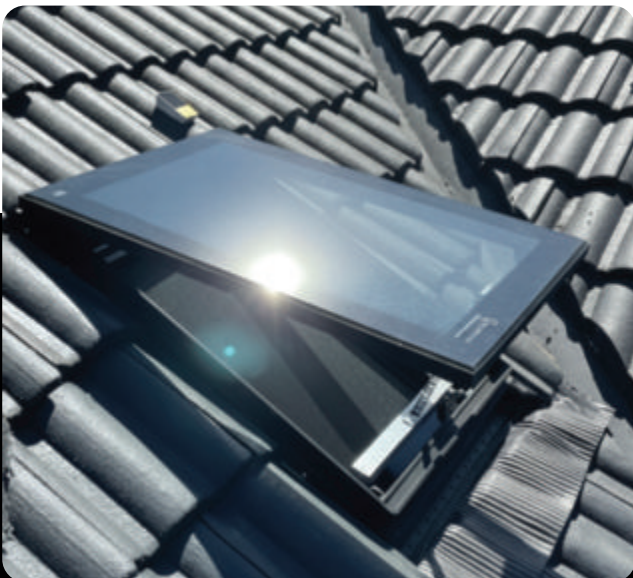

Electric & Solar Powered Opening Skylights

Improve the airflow in your living space by installing an openable skylight.

Our electric & solar powered skylights, equipped with a flyscreen, rain sensor, and remote control, are designed to open and increase passive airflow and fresh air circulation. This feature is especially beneficial in musty or humid areas, promoting a healthier indoor environment.

Love tech? Upgrade to our Wifi connect model and control your skylights from your phone.

*Wifi connect only available on electric opening skylights & blinds.