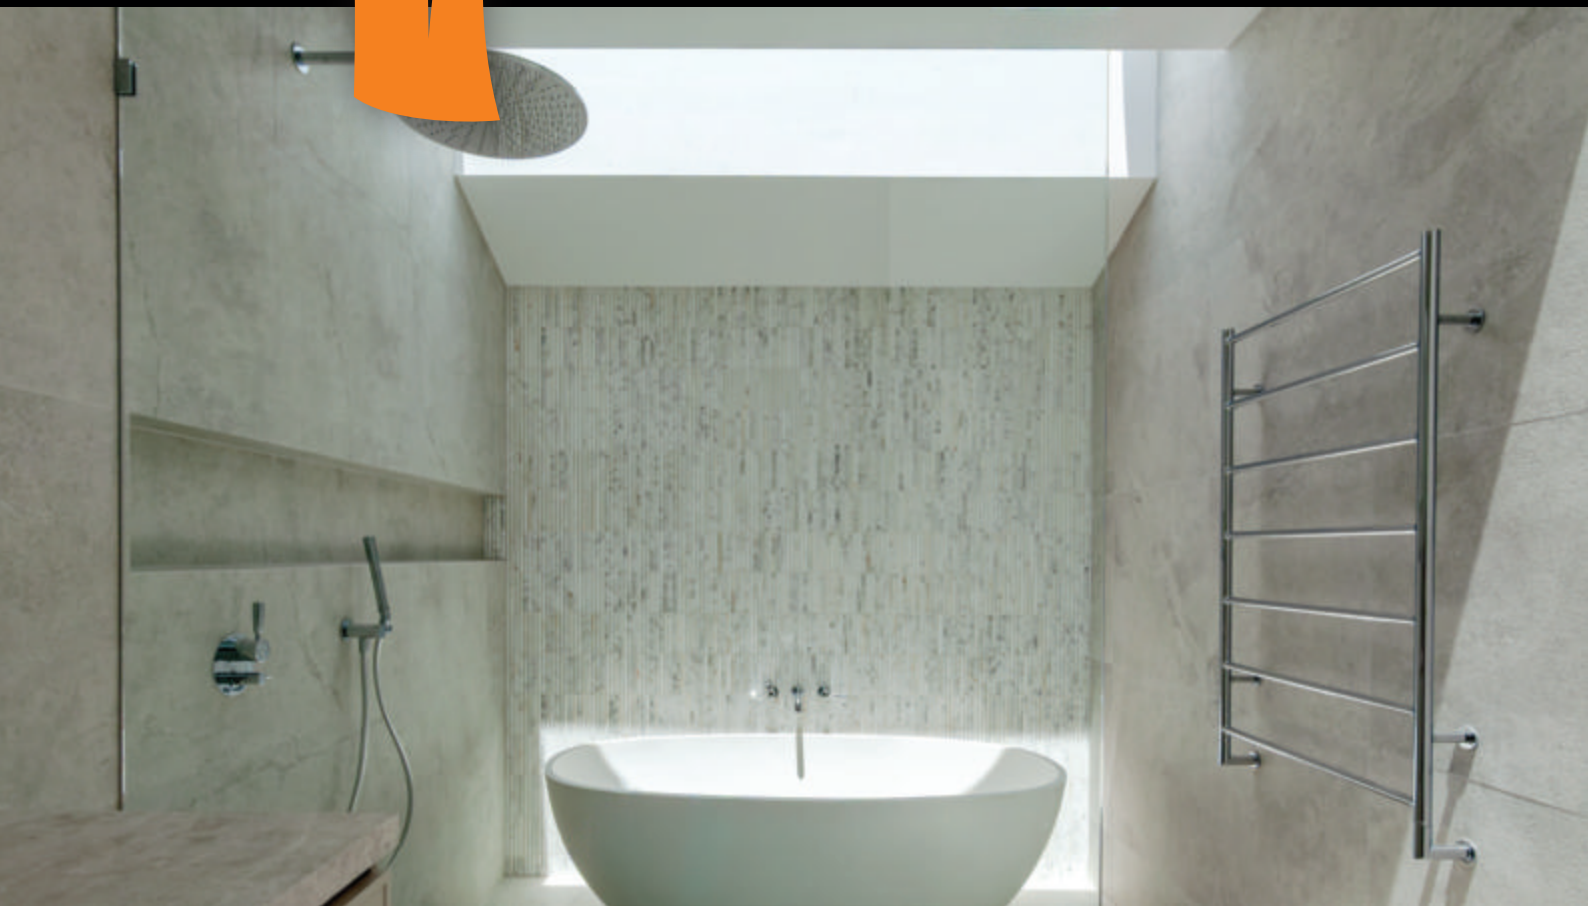

VIVID SKYLIGHTS

Life is meant to be bright!

*Why Vivid
Skylights?*

Vivid skylights transforms those dull areas of your home into inviting spaces.

From dark hallways to external walls built on the boundary brightening up your home has never been easier by installing a Vivid skylight.

Vivid skylights can be installed with either a framed or frameless glass shaft. Looking up through the clear glass of your roof window you will see the ever-changing sky. By installing a skylight in your home, it will dramatically change the look and feel of that space making it much more inviting.